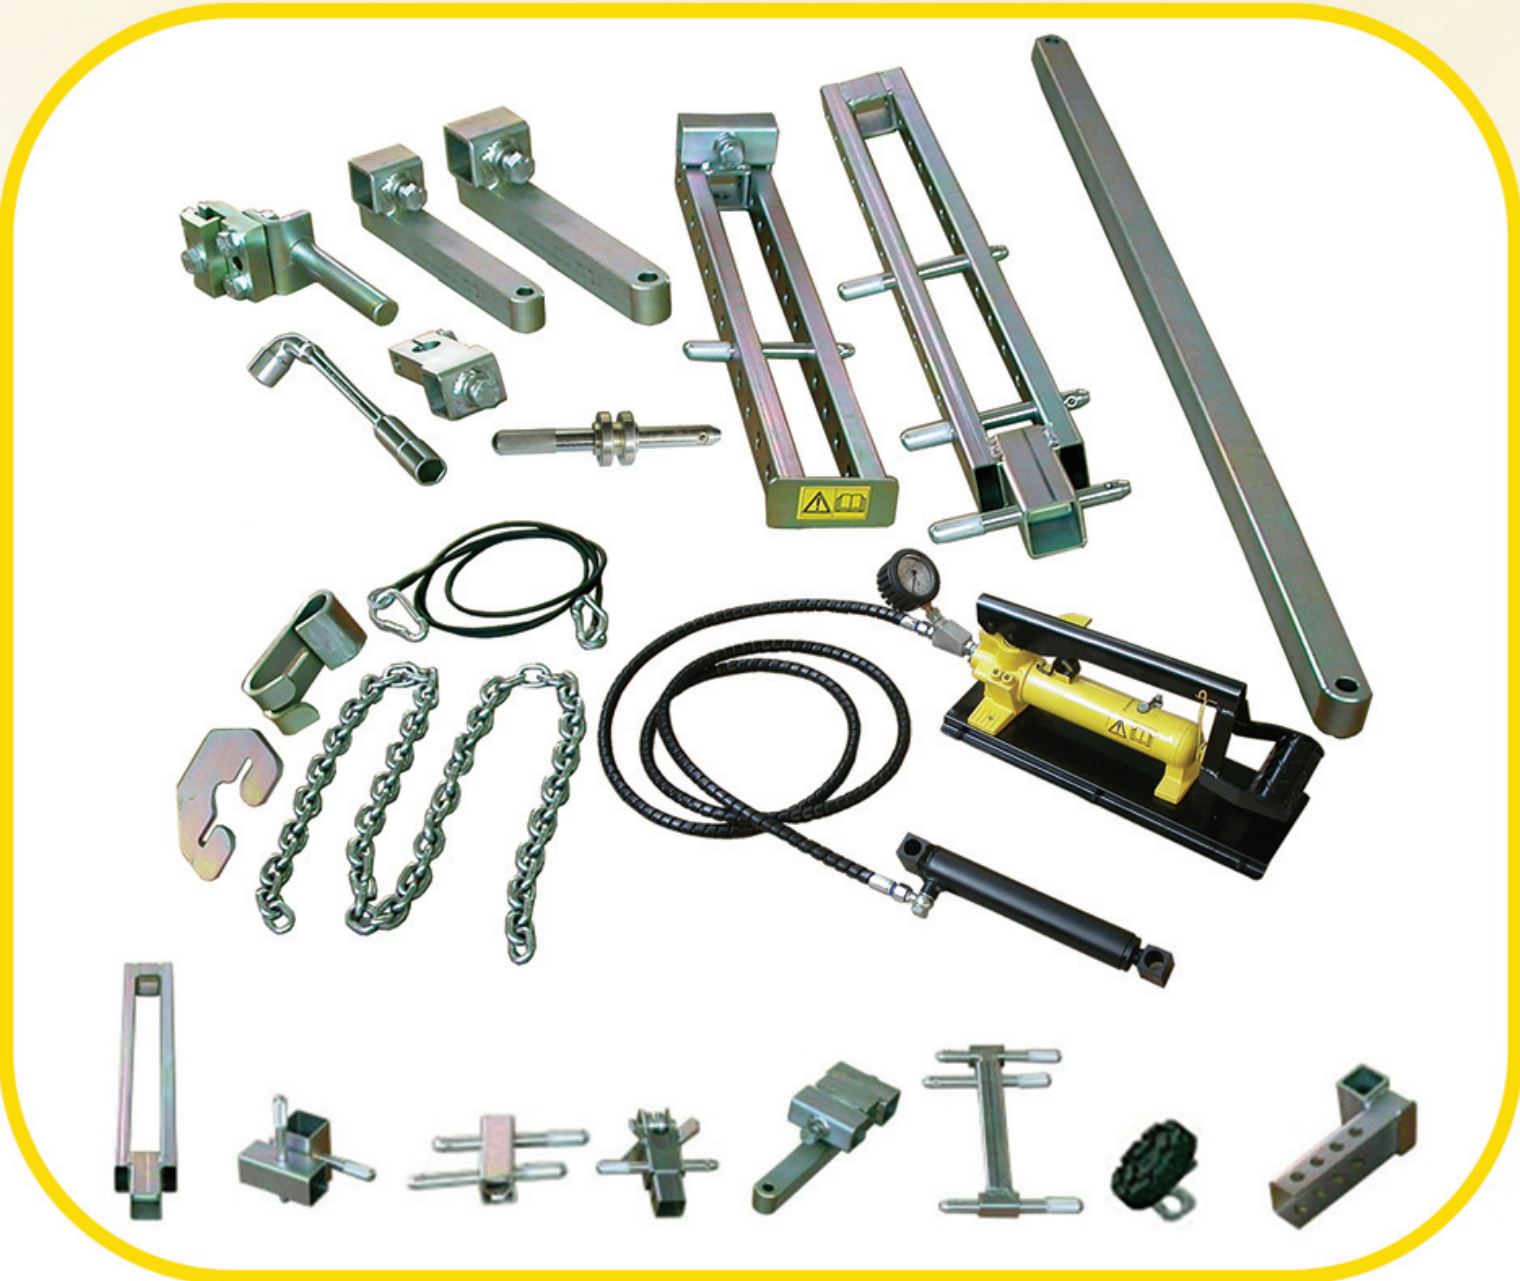

FI.TIM

VEHICLE LIFTS - COLLISION REPAIR

jollypull A

smart repair

FI.TIM

LIFTS & BENCHES

JOLLIFT

FI.TIM

VEHICLE LIFTS - COLLISION REPAIR

jollypull TOP

smart repair

FI.TIM LIFTS & BENCHES

Casalsérugo - Padova - Italy - Tel. +39 0498740683 - fitim@fitim.com

www.fitim.com