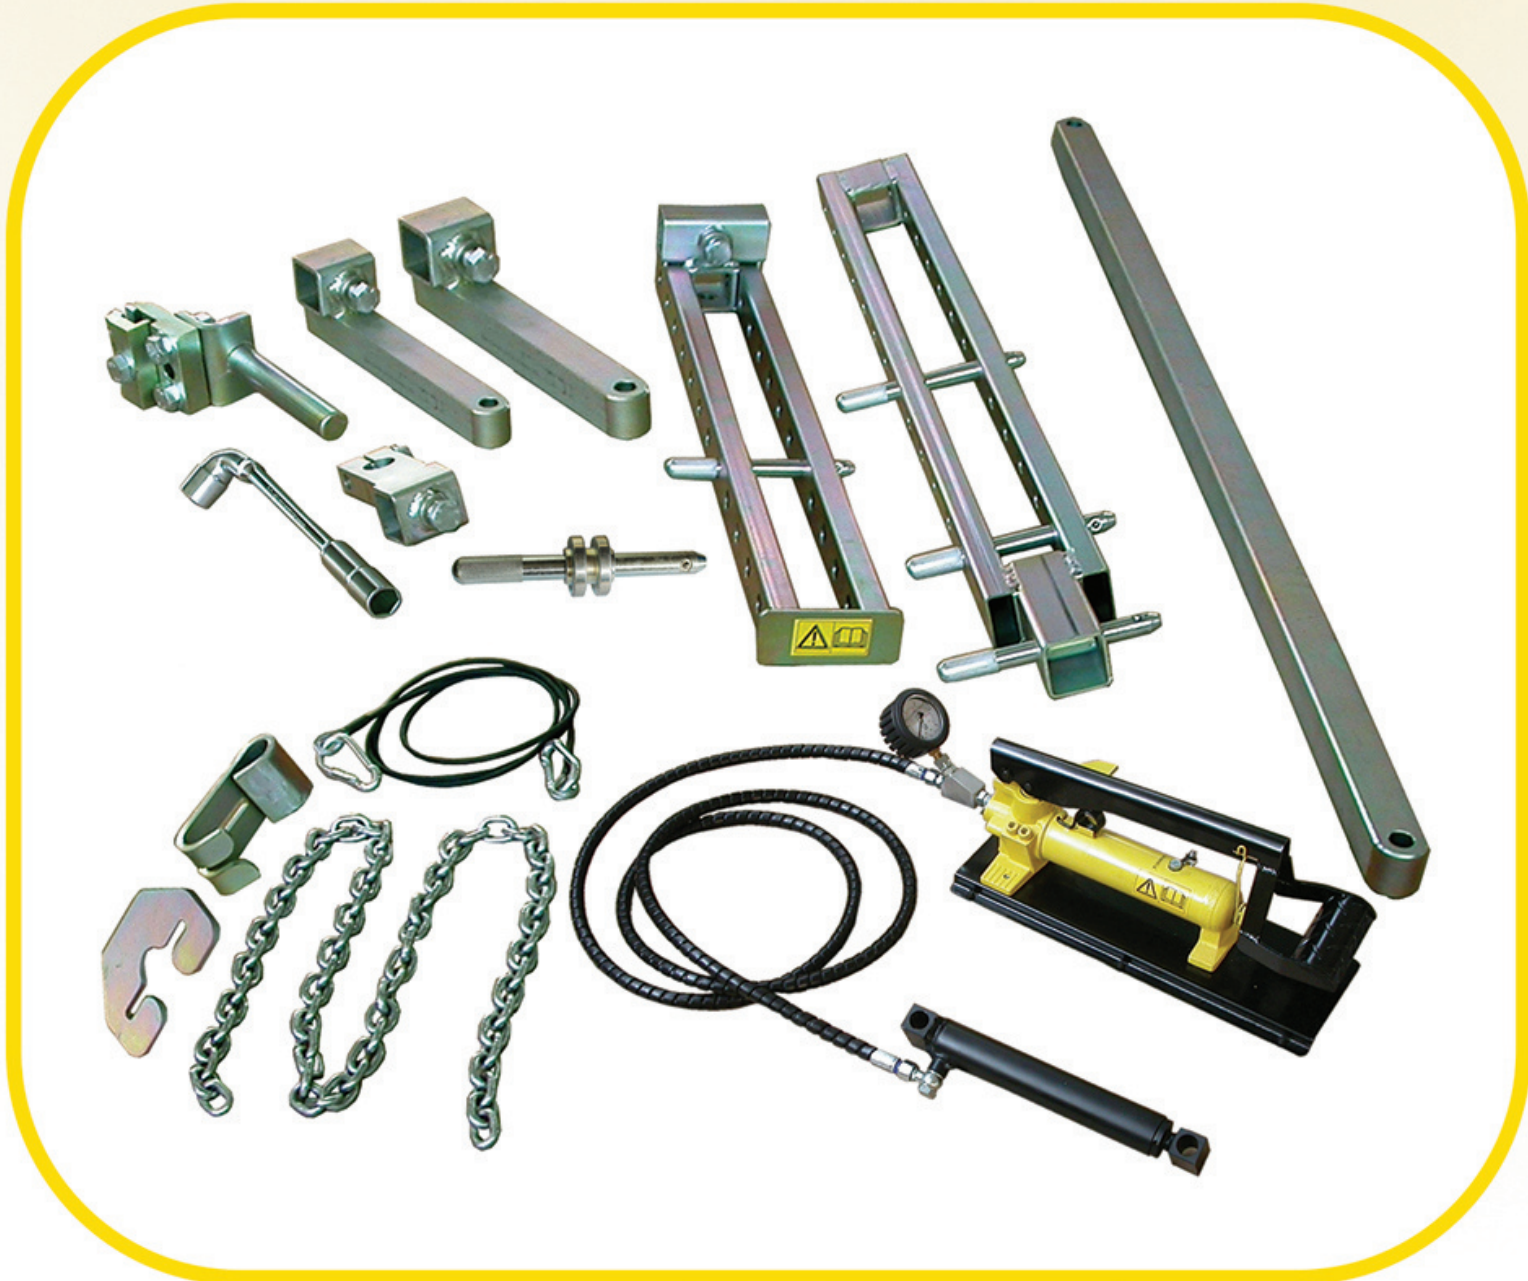

FI.TIM

VEHICLE LIFTS - COLLISION REPAIR

jollypull A

smart repair

FI.TIM

LIFTS & BENCHES

JOLLIFT

FI.TIM

VEHICLE LIFTS - COLLISION REPAIR

jollypull TOP

smart repair

FI.TIM LIFTS & BENCHES

Casalsérugo - Padova - Italy - Tel. +39 0498740683 - fitim@fitim.com

www.fitim.com