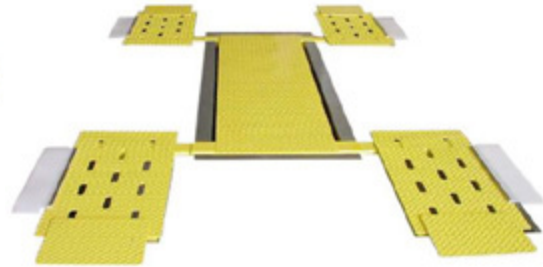

Lifts with wheel lifting supports flush with the floor

**JOLLIFT 30 JP**

3000 kg max capacity 6615 lb

0 mm minimum height 0"

1000 mm lifting height 39.37"

**EH**  
Electrohydraulic

**PH**  
Pneumohydraulic

**PE**  
Pneumo-electrohydraulic