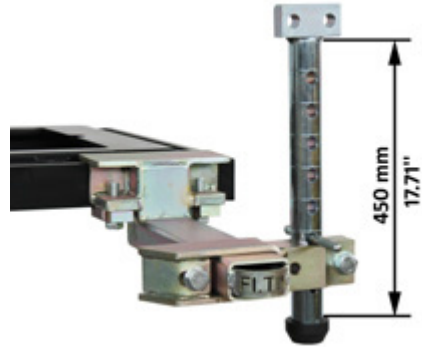

## Floor-mounted benches

**FL08. ES**

**ST450 (optional accessory)**  
For measuring systems

**SC19. ES**

**WITH HIGH RUBBER BLOCK**

**WITH LOW RUBBER BLOCK**

# Floor-recessed benches

**FL08.IN**

**ST450 (optional accessory)**  
For measuring systems

**SC19.IN**

**WITH HIGH RUBBER BLOCK**

**WITH LOW RUBBER BLOCK**