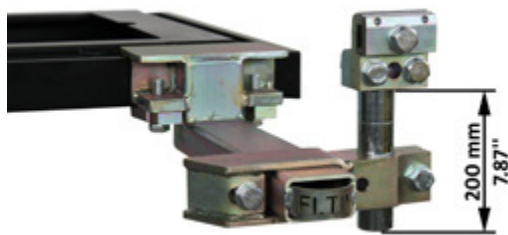

## Floor-mounted benches

**FL08. ES**

**ST450 (optional accessory)**  
For measuring systems

**SC19. ES**

**WITH HIGH RUBBER BLOCK**

**WITH LOW RUBBER BLOCK**

# Floor-recessed benches

**FL08.IN**

**ST450 (optional accessory)**  
For measuring systems

**SC19.IN**

**WITH HIGH RUBBER BLOCK**

**WITH LOW RUBBER BLOCK**