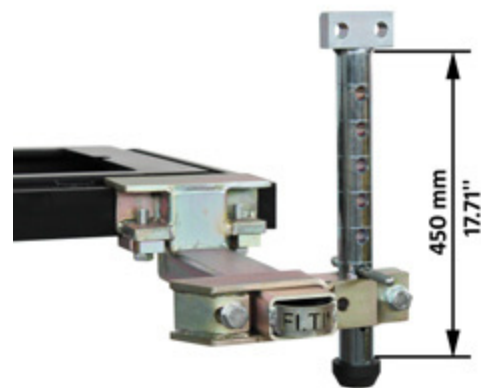

## Floor-mounted benches

**FL08. ES**

**ST450 (optional accessory)**  
For measuring systems

**SC19. ES**

**WITH HIGH RUBBER BLOCK**

**WITH LOW RUBBER BLOCK**

# Floor-recessed benches

**FL08.IN**

**ST450 (optional accessory)**  
For measuring systems

**SC19.IN**

**WITH HIGH RUBBER BLOCK**

**WITH LOW RUBBER BLOCK**