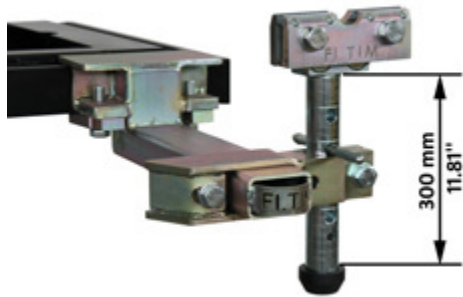

## Floor-mounted benches

**FL08. ES**

**ST450 (optional accessory)**  
For measuring systems

**SC19. ES**

**WITH HIGH RUBBER BLOCK**

**WITH LOW RUBBER BLOCK**

# Floor-recessed benches

**FL08.IN**

**ST450 (optional accessory)**  
For measuring systems

**SC19.IN**

**WITH HIGH RUBBER BLOCK**

**WITH LOW RUBBER BLOCK**