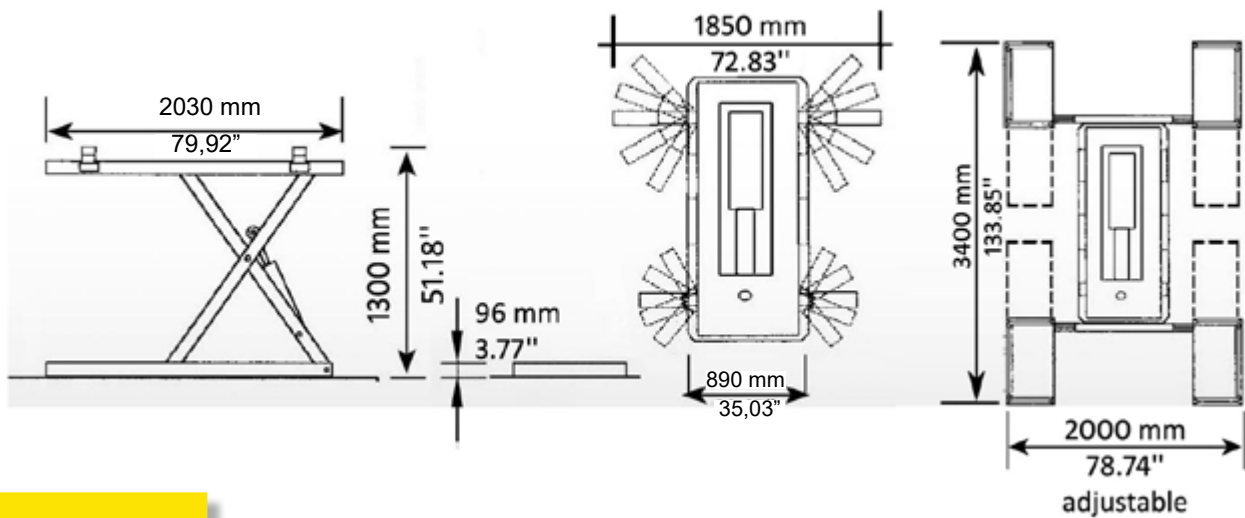

Floor-mounted lifts

JOLLIFT 1330 B

3000 kg max capacity 6615 lb

96 mm minimum height 3.77"

1300 mm lifting height 51.18" (to the top of rubber pad)

EH
Electrohydraulic

PH
Pneumohydraulic

PE
Pneumo-electrohydraulic